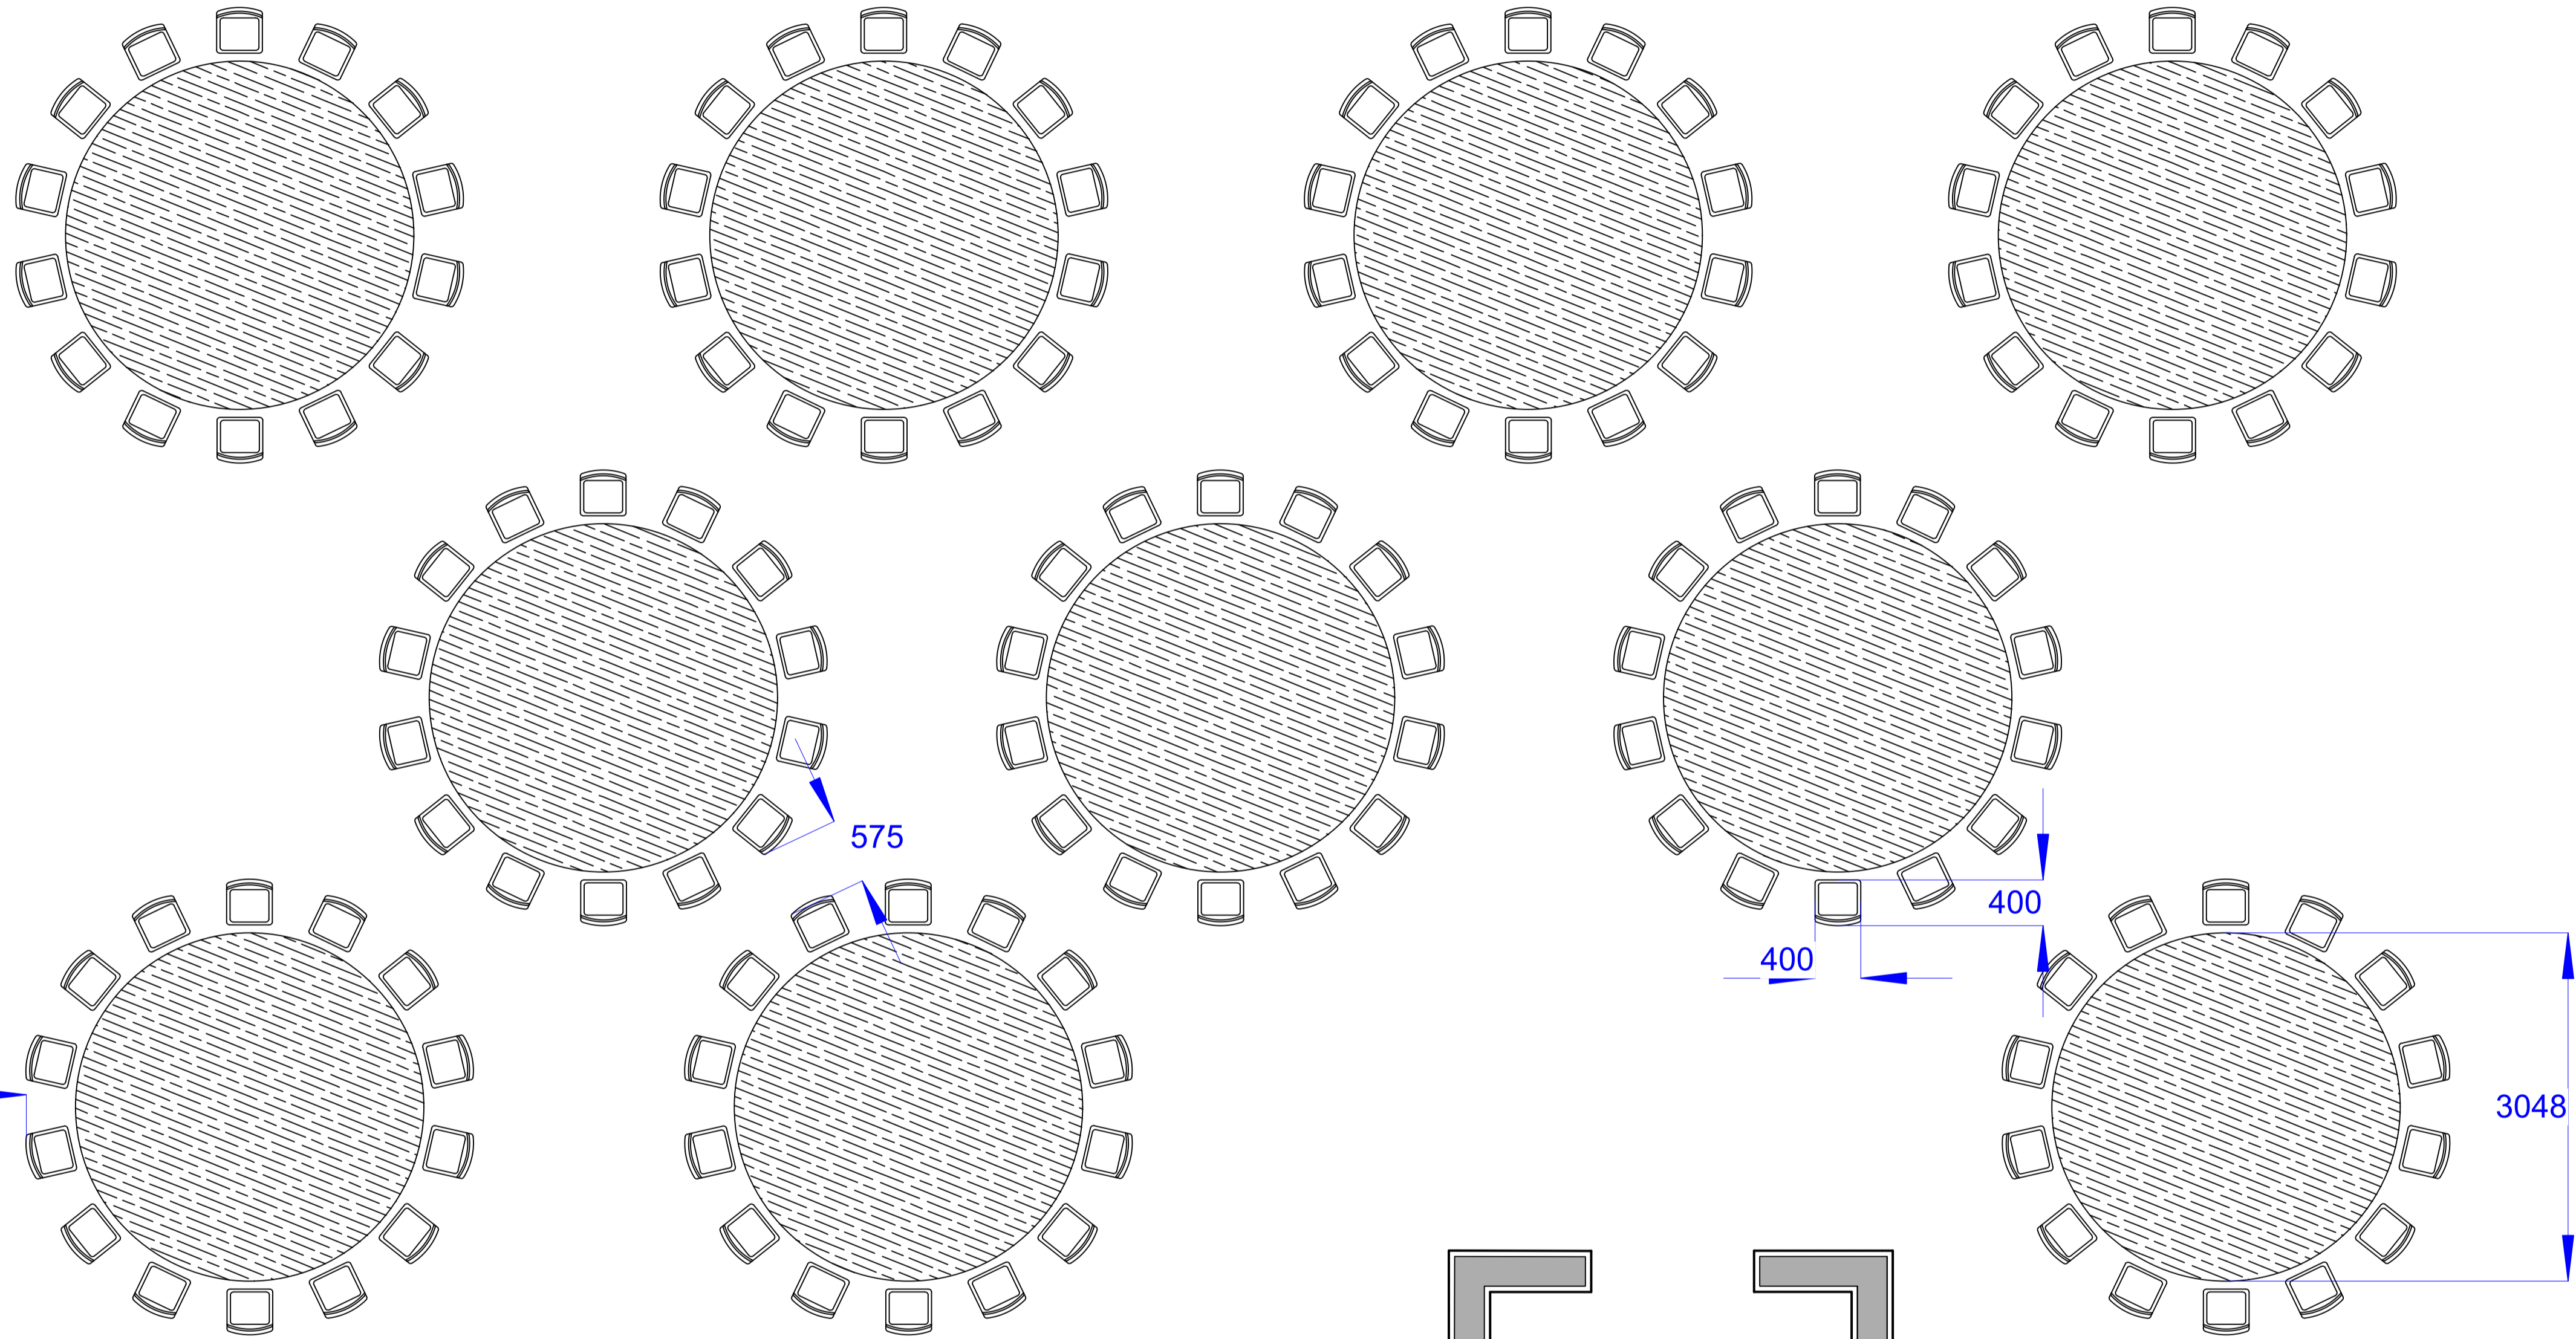

140 Chairs
10 Tables

PROJECT
Compressor House

**BIG
FRIDGE***

ADDRESS
**Compressor House
London
E16 2QU**

DRAWING
Round Tables 1

DATE OF DRAWING
05/03/2026
DRAWN BY
Luke Saunders