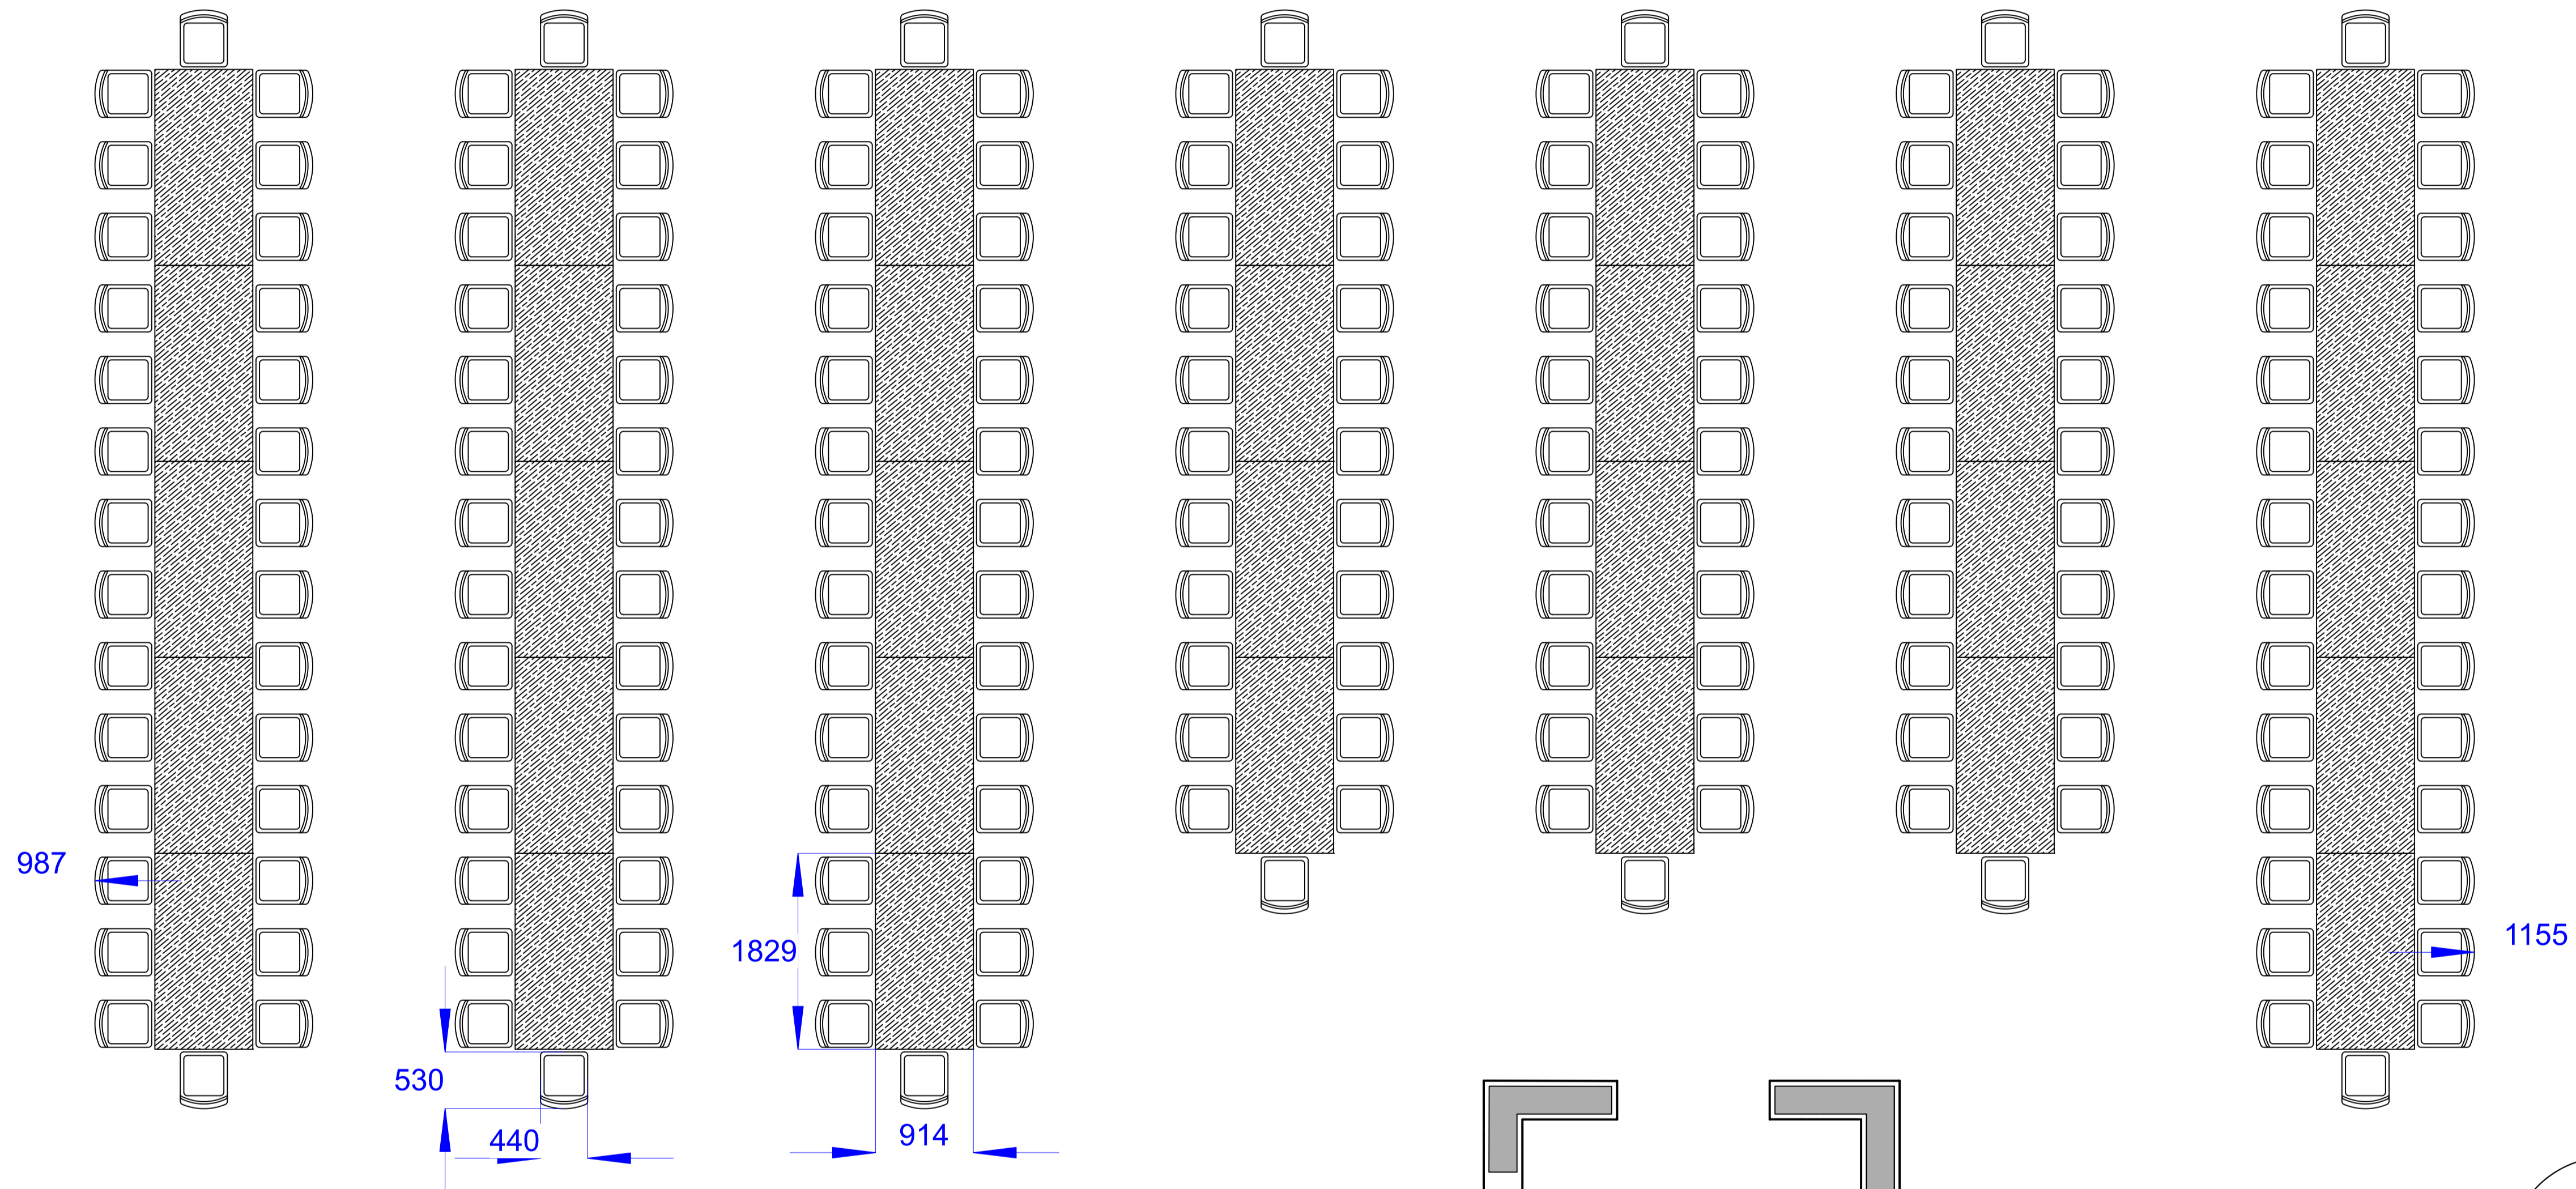

**BIG
FRIDGE***

ADDRESS
Compressor House
London
E16 2QU

DRAWING
Theatre Style 2

DATE OF DRAWING
05/03/2026
DRAWN BY
Luke Saunders

192 Chairs
32 Tables

PROJECT
Compressor House

BIG FRIDGE*

ADDRESS
**Compressor House
London
E16 2QU**