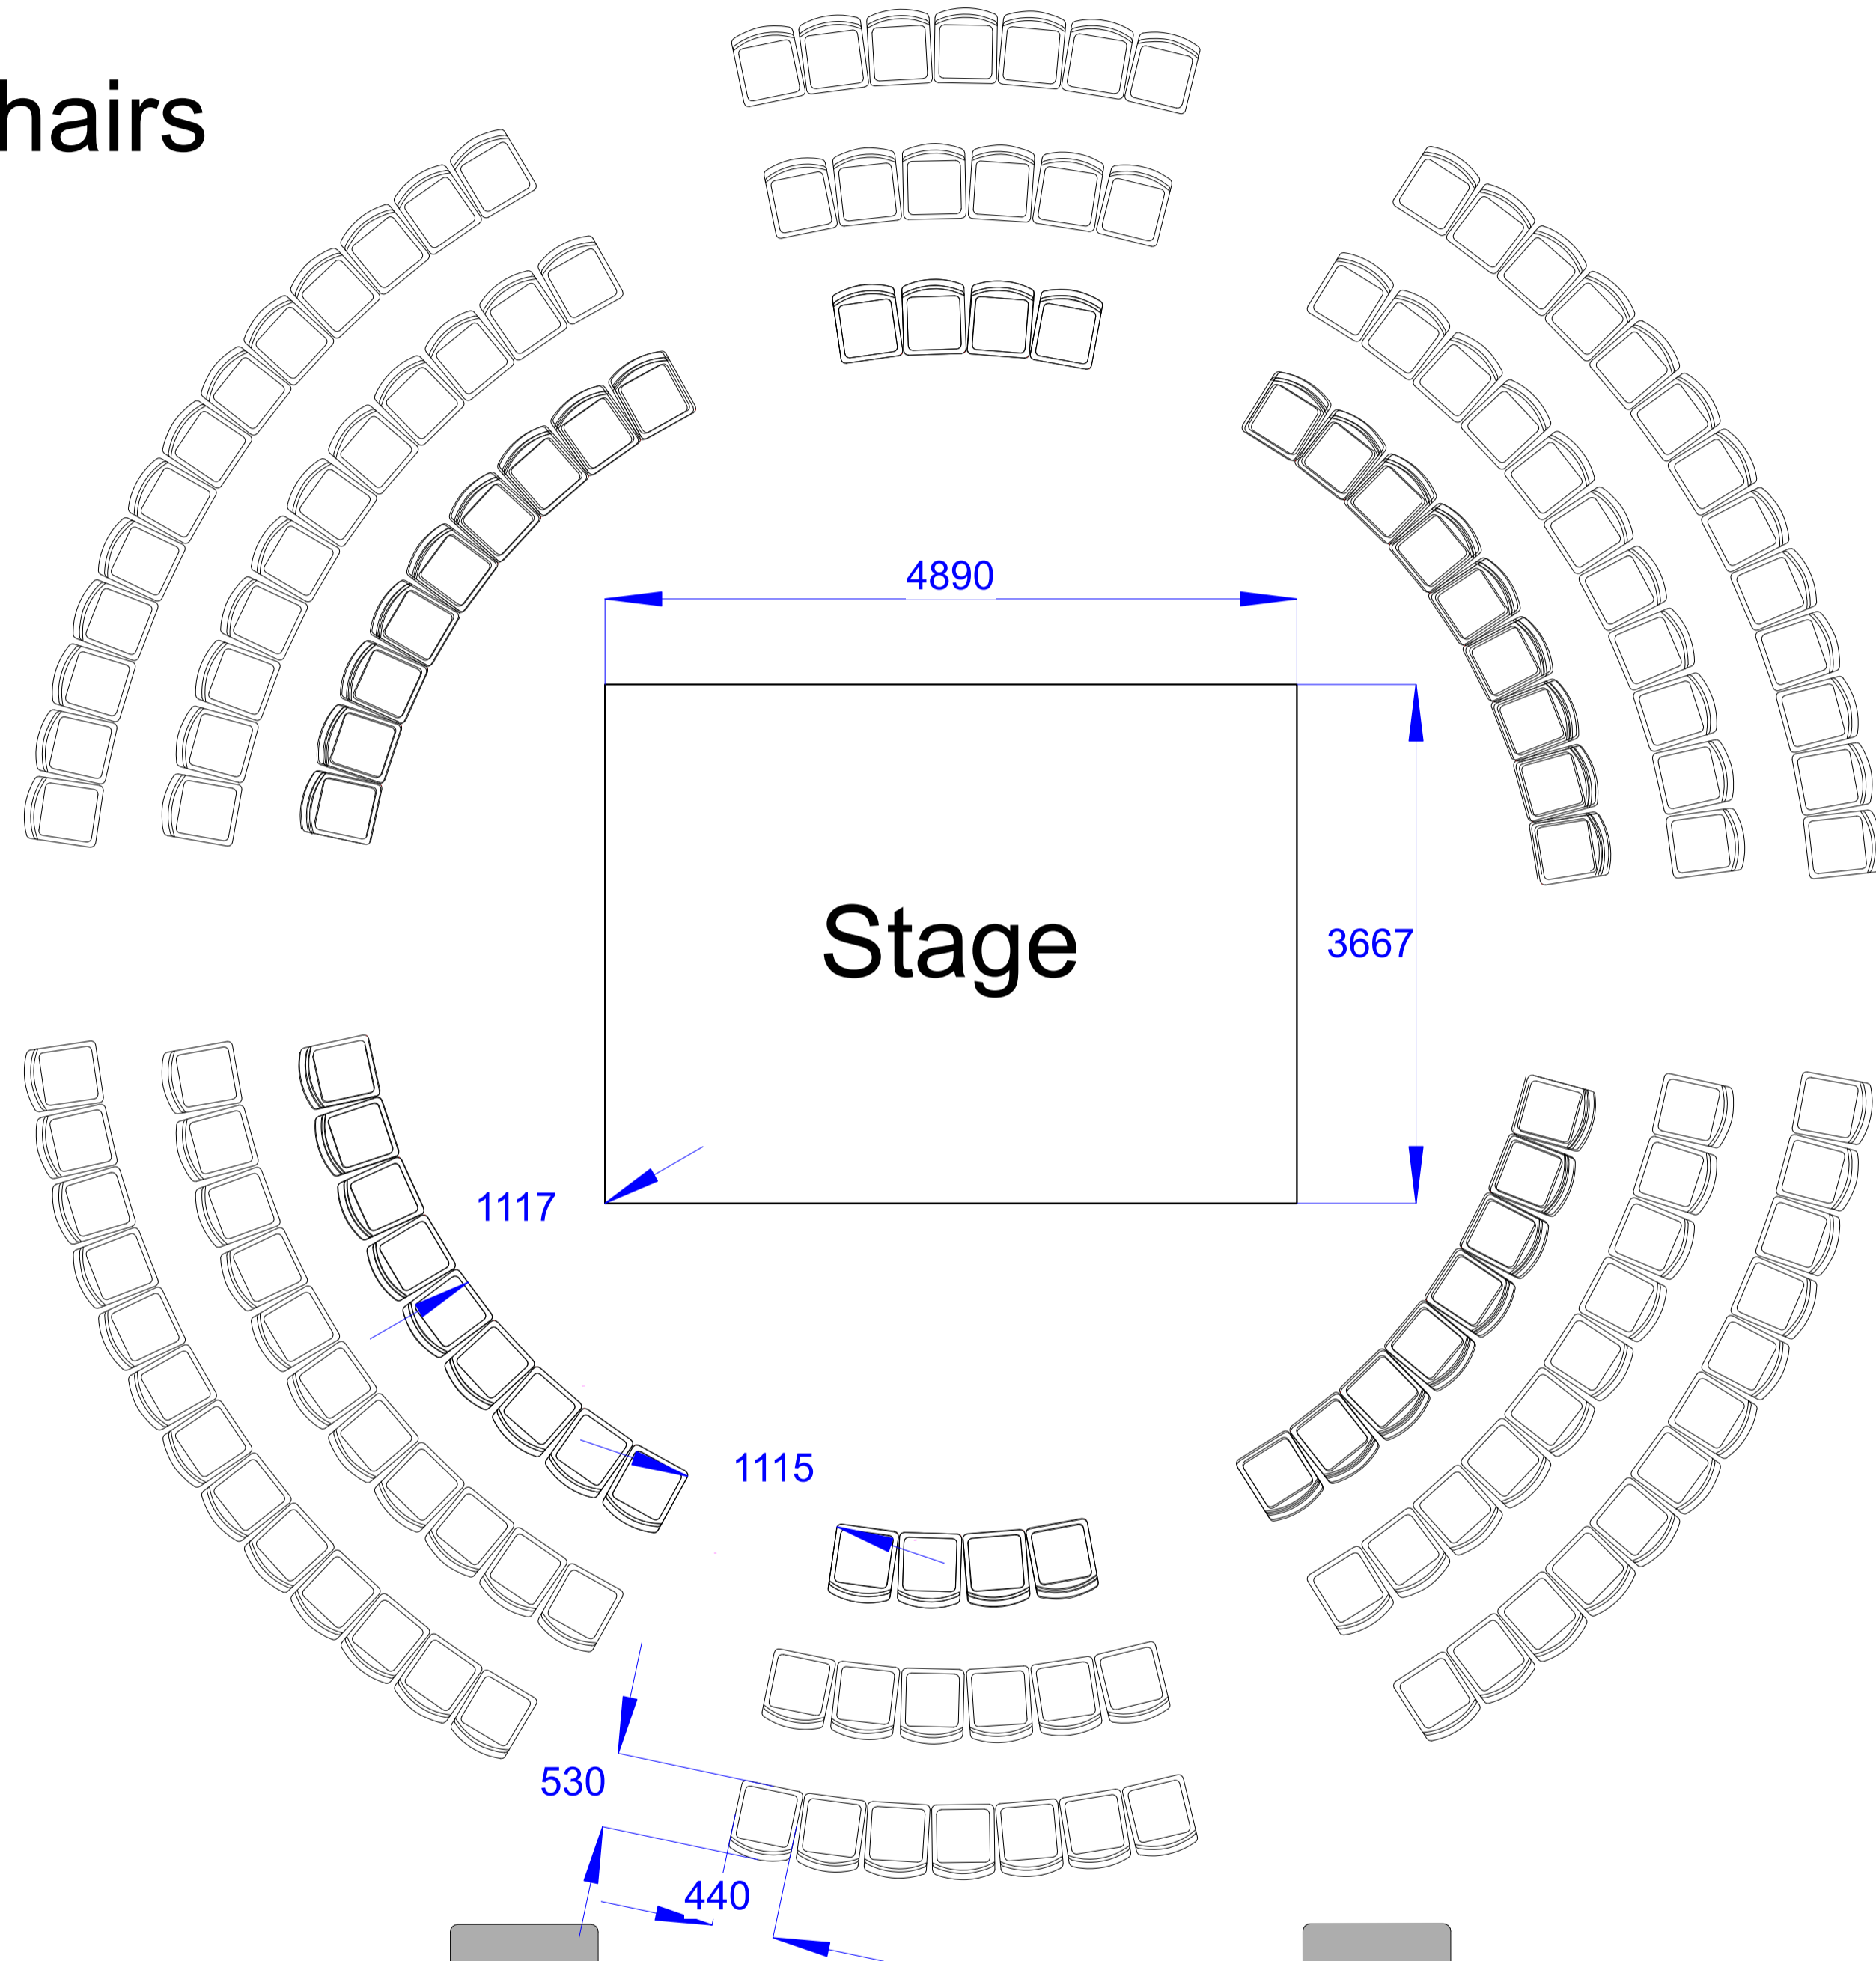

<p>PROJECT Compressor House</p>	<p>DRAWING</p>
<p>BIG FRIDGE*</p>	<p>ADDRESS Compressor House London E16 2QU</p> <p>DATE OF DRAWING 18/02/2026 DRAWN BY</p>

268 Chairs

PROJECT
Compressor House

**BIG
FRIDGE***

ADDRESS
**Compressor House
London
E16 2QU**

DRAWING
In The Round 1

DATE OF DRAWING
05/03/2026
DRAWN BY
Luke Saunders

163 Chairs

PROJECT
Compressor House

**BIG
FRIDGE***

ADDRESS
Compressor House
London
E16 2QU

**BIG
FRIDGE***

ADDRESS
Compressor House
London
E16 2QU

DRAWING
In The Round 3

DATE OF DRAWING
05/03/2026
DRAWN BY
Luke Saunders

274 Chairs
42 Tables

Fire Exit

Fire Exit

Fire Exit