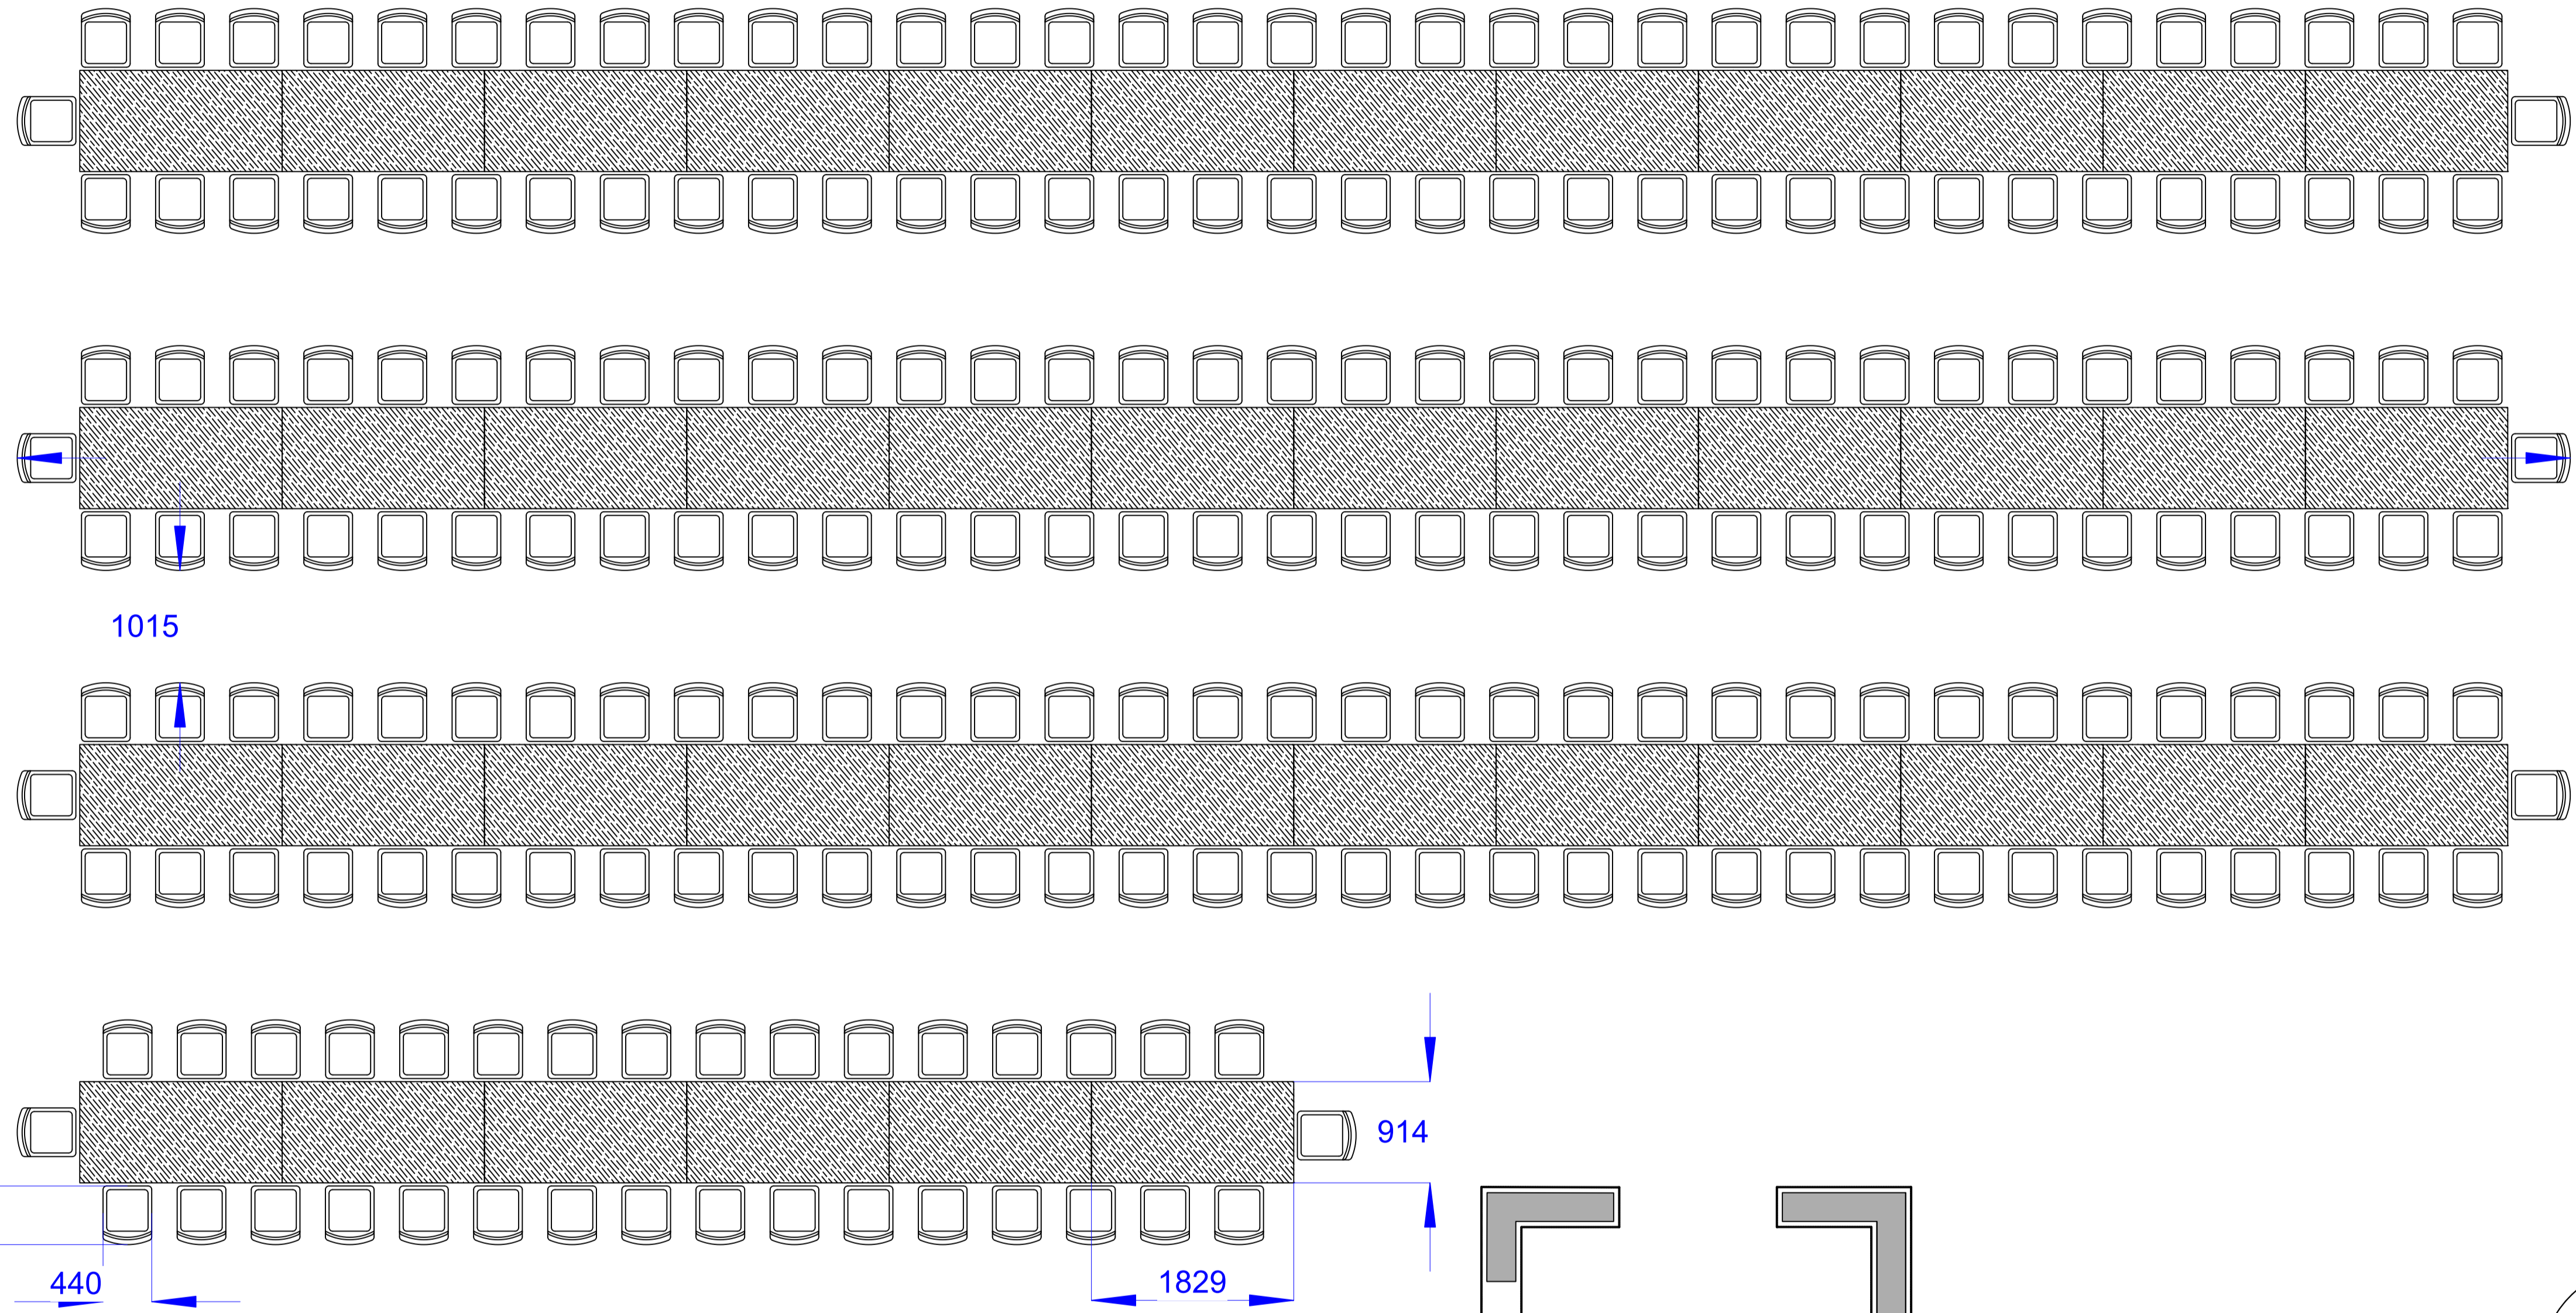

Fire Exit

PROJECT
Compressor House

BIG FRIDGE*

ADDRESS
**Compressor House
London
E16 2QU**

DRAWING
Lengthways Bench 1

DATE OF DRAWING
05/03/2026
DRAWN BY
Luke Saunders

238 Chairs
42 Tables

PROJECT
Compressor House

**BIG
FRIDGE***

ADDRESS
**Compressor House
London
E16 2QU**

DRAWING
Lengthways Bench 2

DATE OF DRAWING
05/03/2026
DRAWN BY
Luke Saunders

140 Chairs
10 Tables

PROJECT
Compressor House

**BIG
FRIDGE***

ADDRESS
**Compressor House
London
E16 2QU**

DRAWING
Round Tables 1

DATE OF DRAWING
05/03/2026
DRAWN BY
Luke Saunders

140 Chairs
10 Tables

PROJECT
Compressor House

**BIG
FRIDGE***

ADDRESS
Compressor House
London
E16 2QU

DRAWING
Round Tables 2

DATE OF DRAWING
05/03/2026
DRAWN BY
Luke Saunders

**BIG
FRIDGE***

ADDRESS
Compressor House
London
E16 2QU

DRAWING
Theatre Style 2

DATE OF DRAWING
05/03/2026
DRAWN BY
Luke Saunders

192 Chairs
32 Tables

PROJECT
Compressor House

BIG FRIDGE*

ADDRESS
**Compressor House
London
E16 2QU**