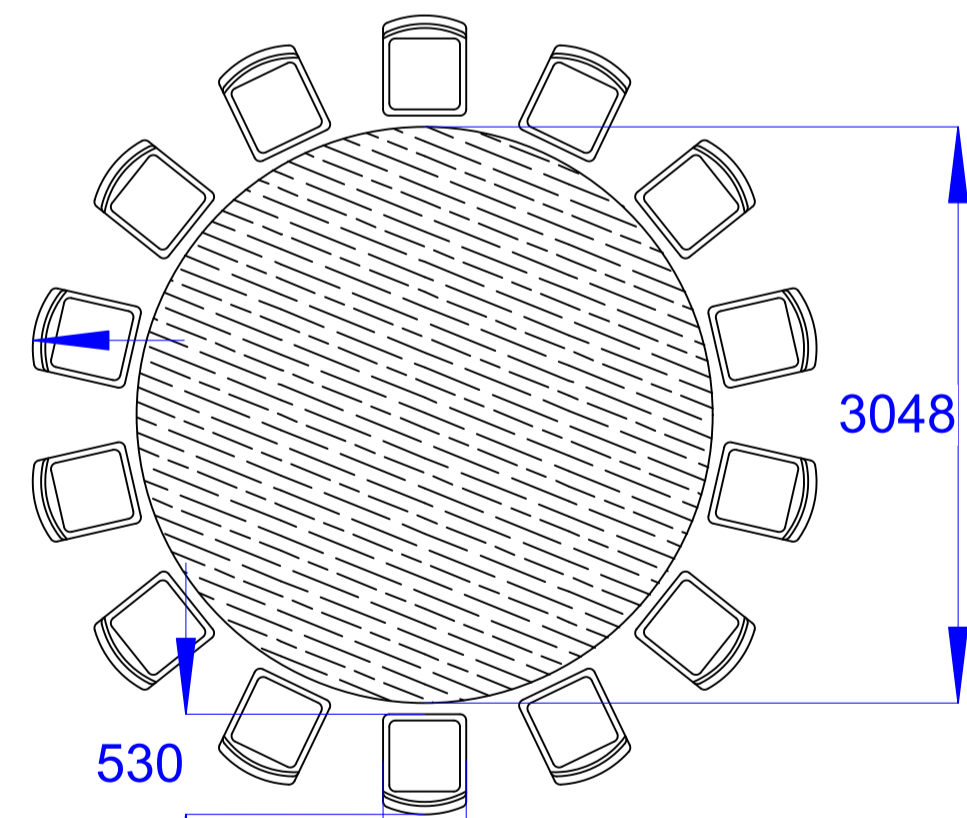

140 Chairs
10 Tables

PROJECT
Compressor House

**BIG
FRIDGE***

ADDRESS
Compressor House
London
E16 2QU

DRAWING
Round Tables 2

DATE OF DRAWING
05/03/2026
DRAWN BY
Luke Saunders