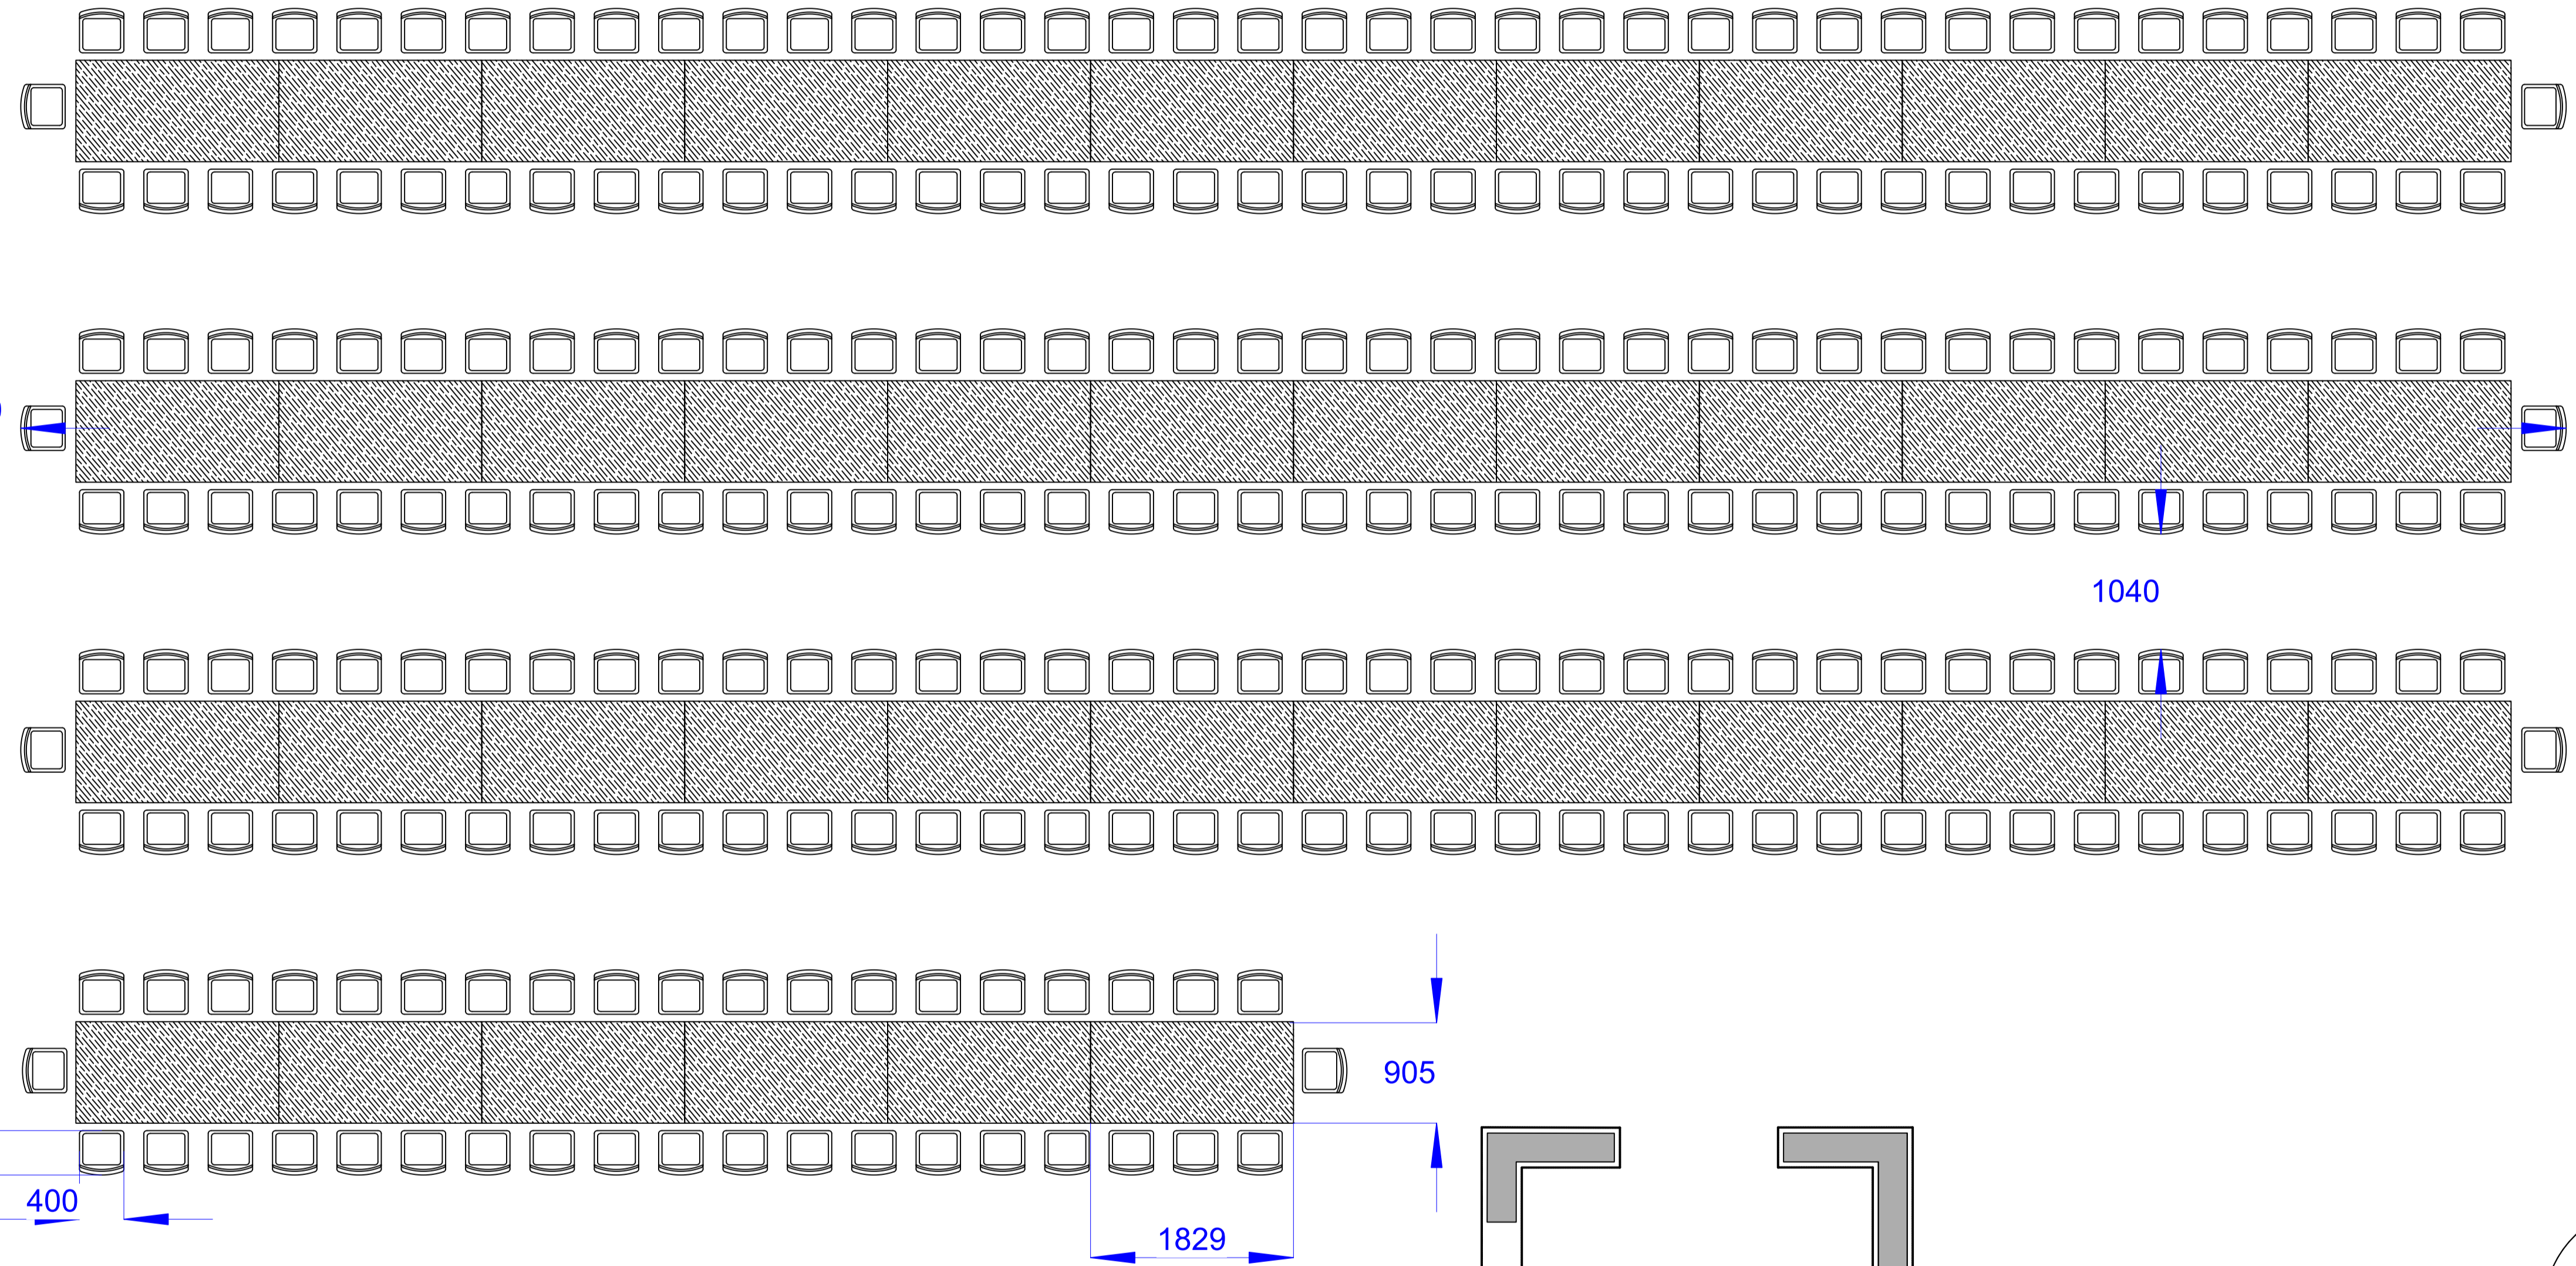

ADDRESS
**Compressor House
London
E16 2QU**

DRAWING
In The Round 1

DATE OF DRAWING
05/03/2026
DRAWN BY
Luke Saunders

163 Chairs

PROJECT
Compressor House

**BIG
FRIDGE***

ADDRESS
Compressor House
London
E16 2QU

DRAWING
In The Round 2

DATE OF DRAWING
05/03/2026
DRAWN BY
Luke Saunders

163 Chairs

Fire Exit

Fire Exit

Fire Exit

Fire Exit

PROJECT
Compressor House

**BIG
FRIDGE***

ADDRESS
Compressor House
London
E16 2QU

DRAWING
In The Round 3

DATE OF DRAWING
05/03/2026
DRAWN BY
Luke Saunders

274 Chairs
42 Tables

Fire Exit

Fire Exit

Fire Exit