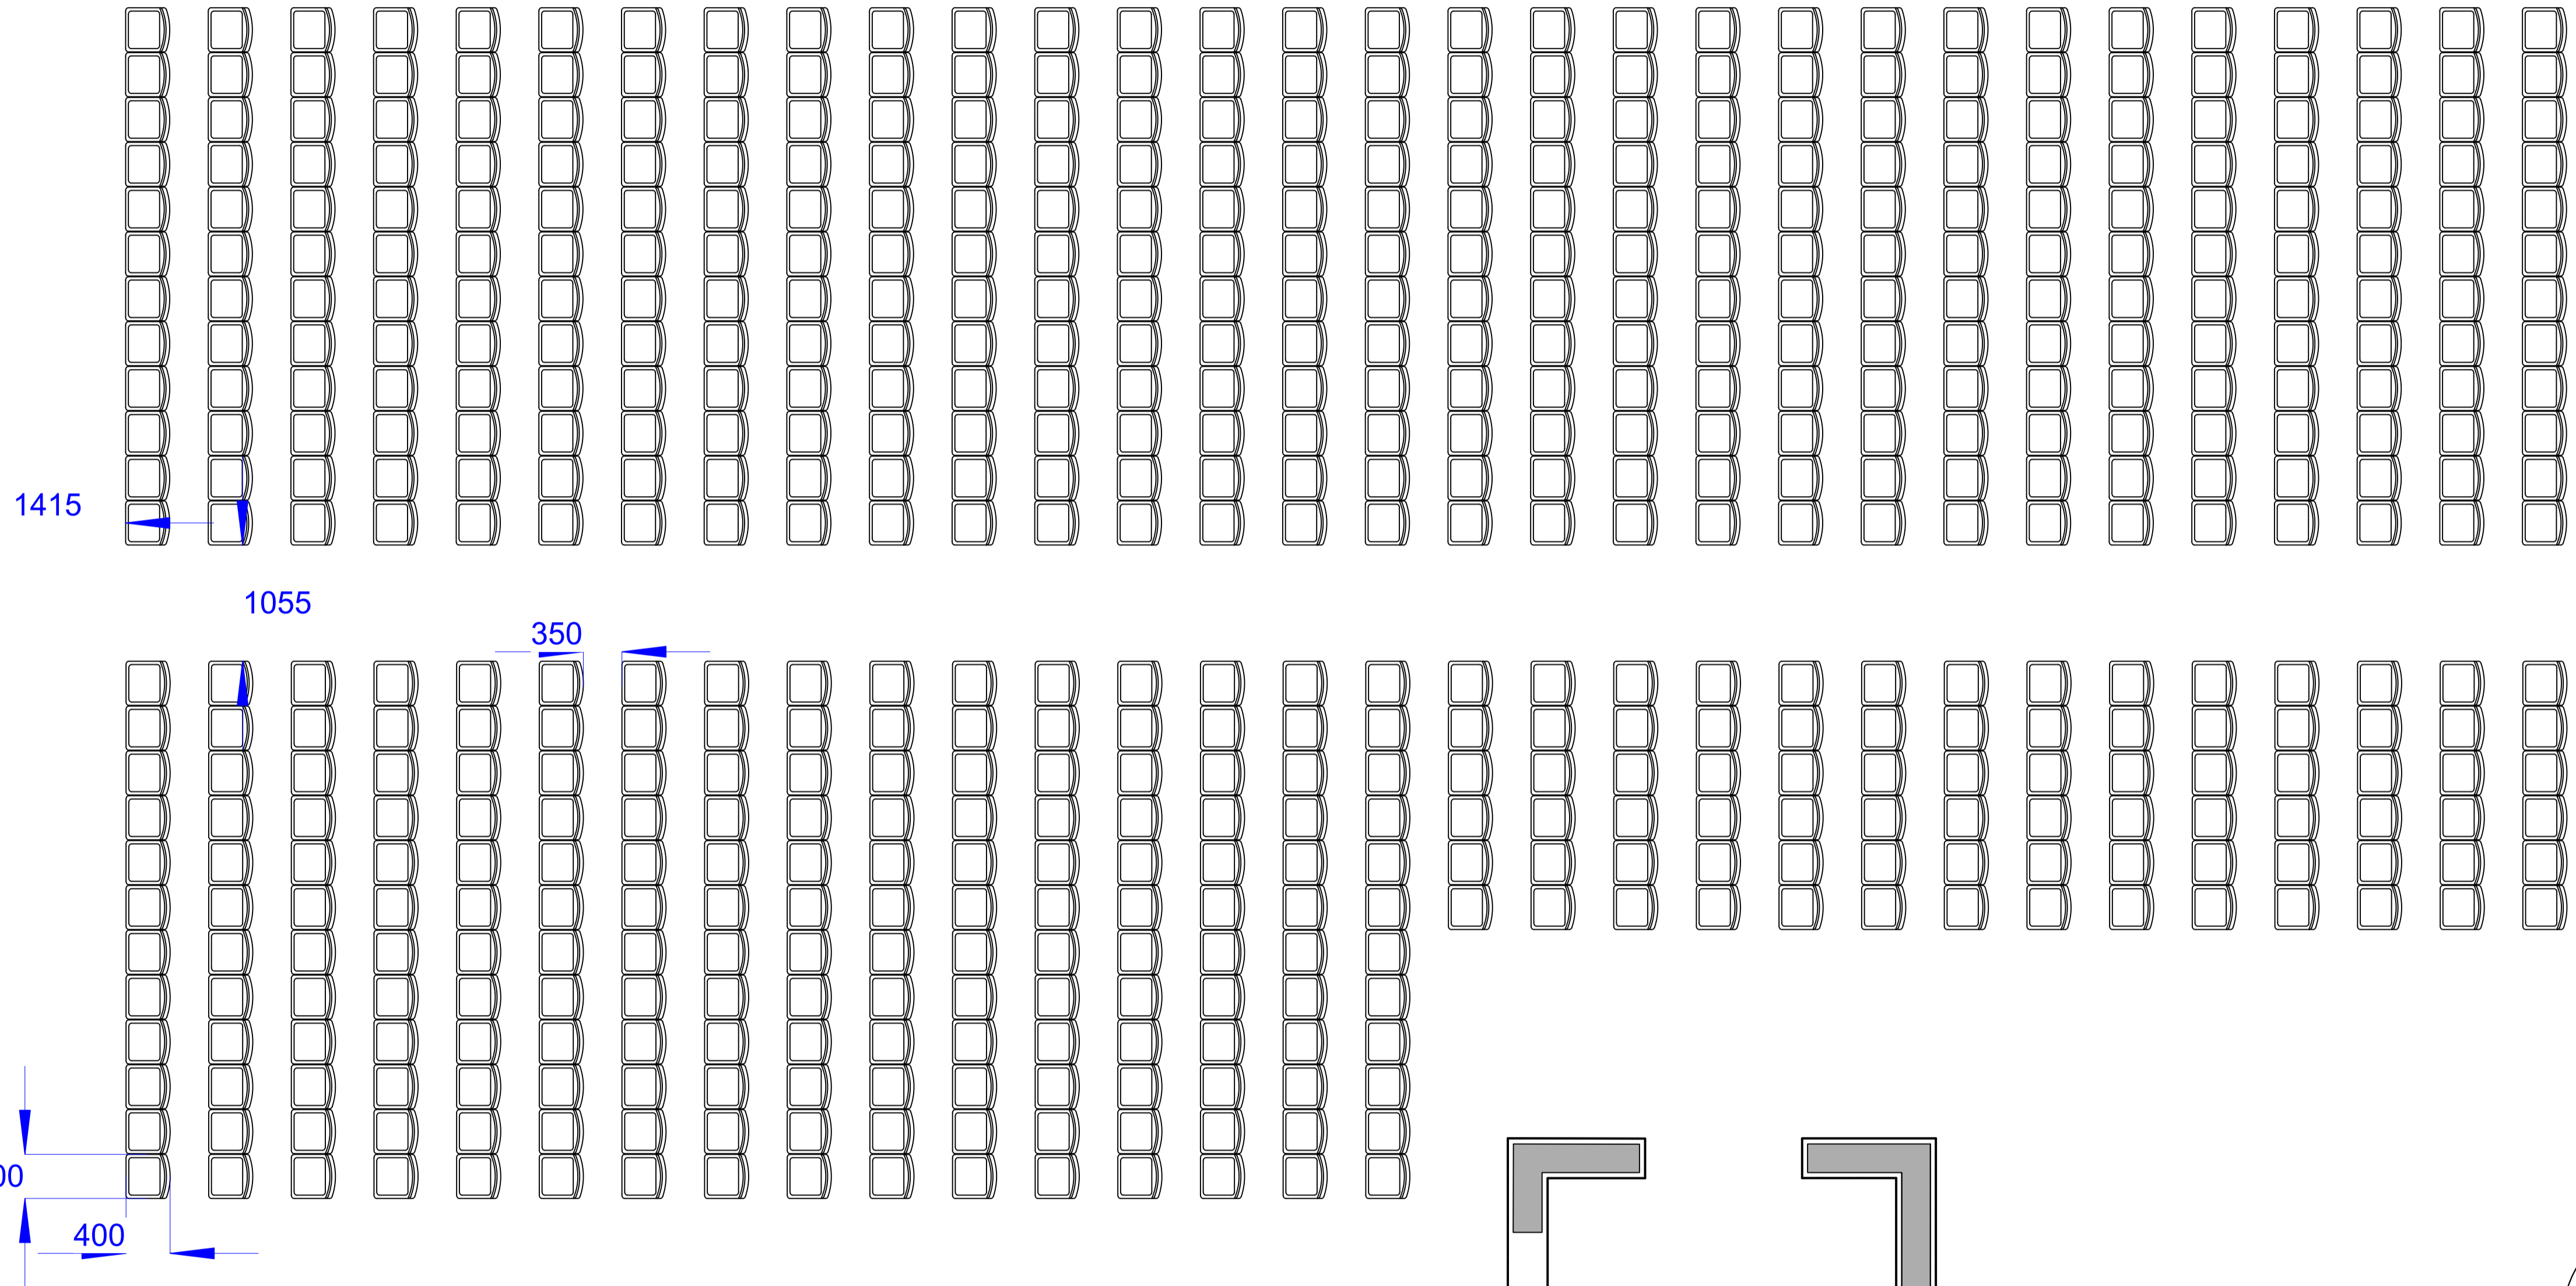

636 Chairs

Fire Exit

Fire Exit

Fire Exit

Fire Exit

PROJECT
Compressor House

BIG FRIDGE*

ADDRESS
**Compressor House
London
E16 2QU**

DRAWING
Theatre Style 1

DATE OF DRAWING
05/03/2026
DRAWN BY
Luke Saunders