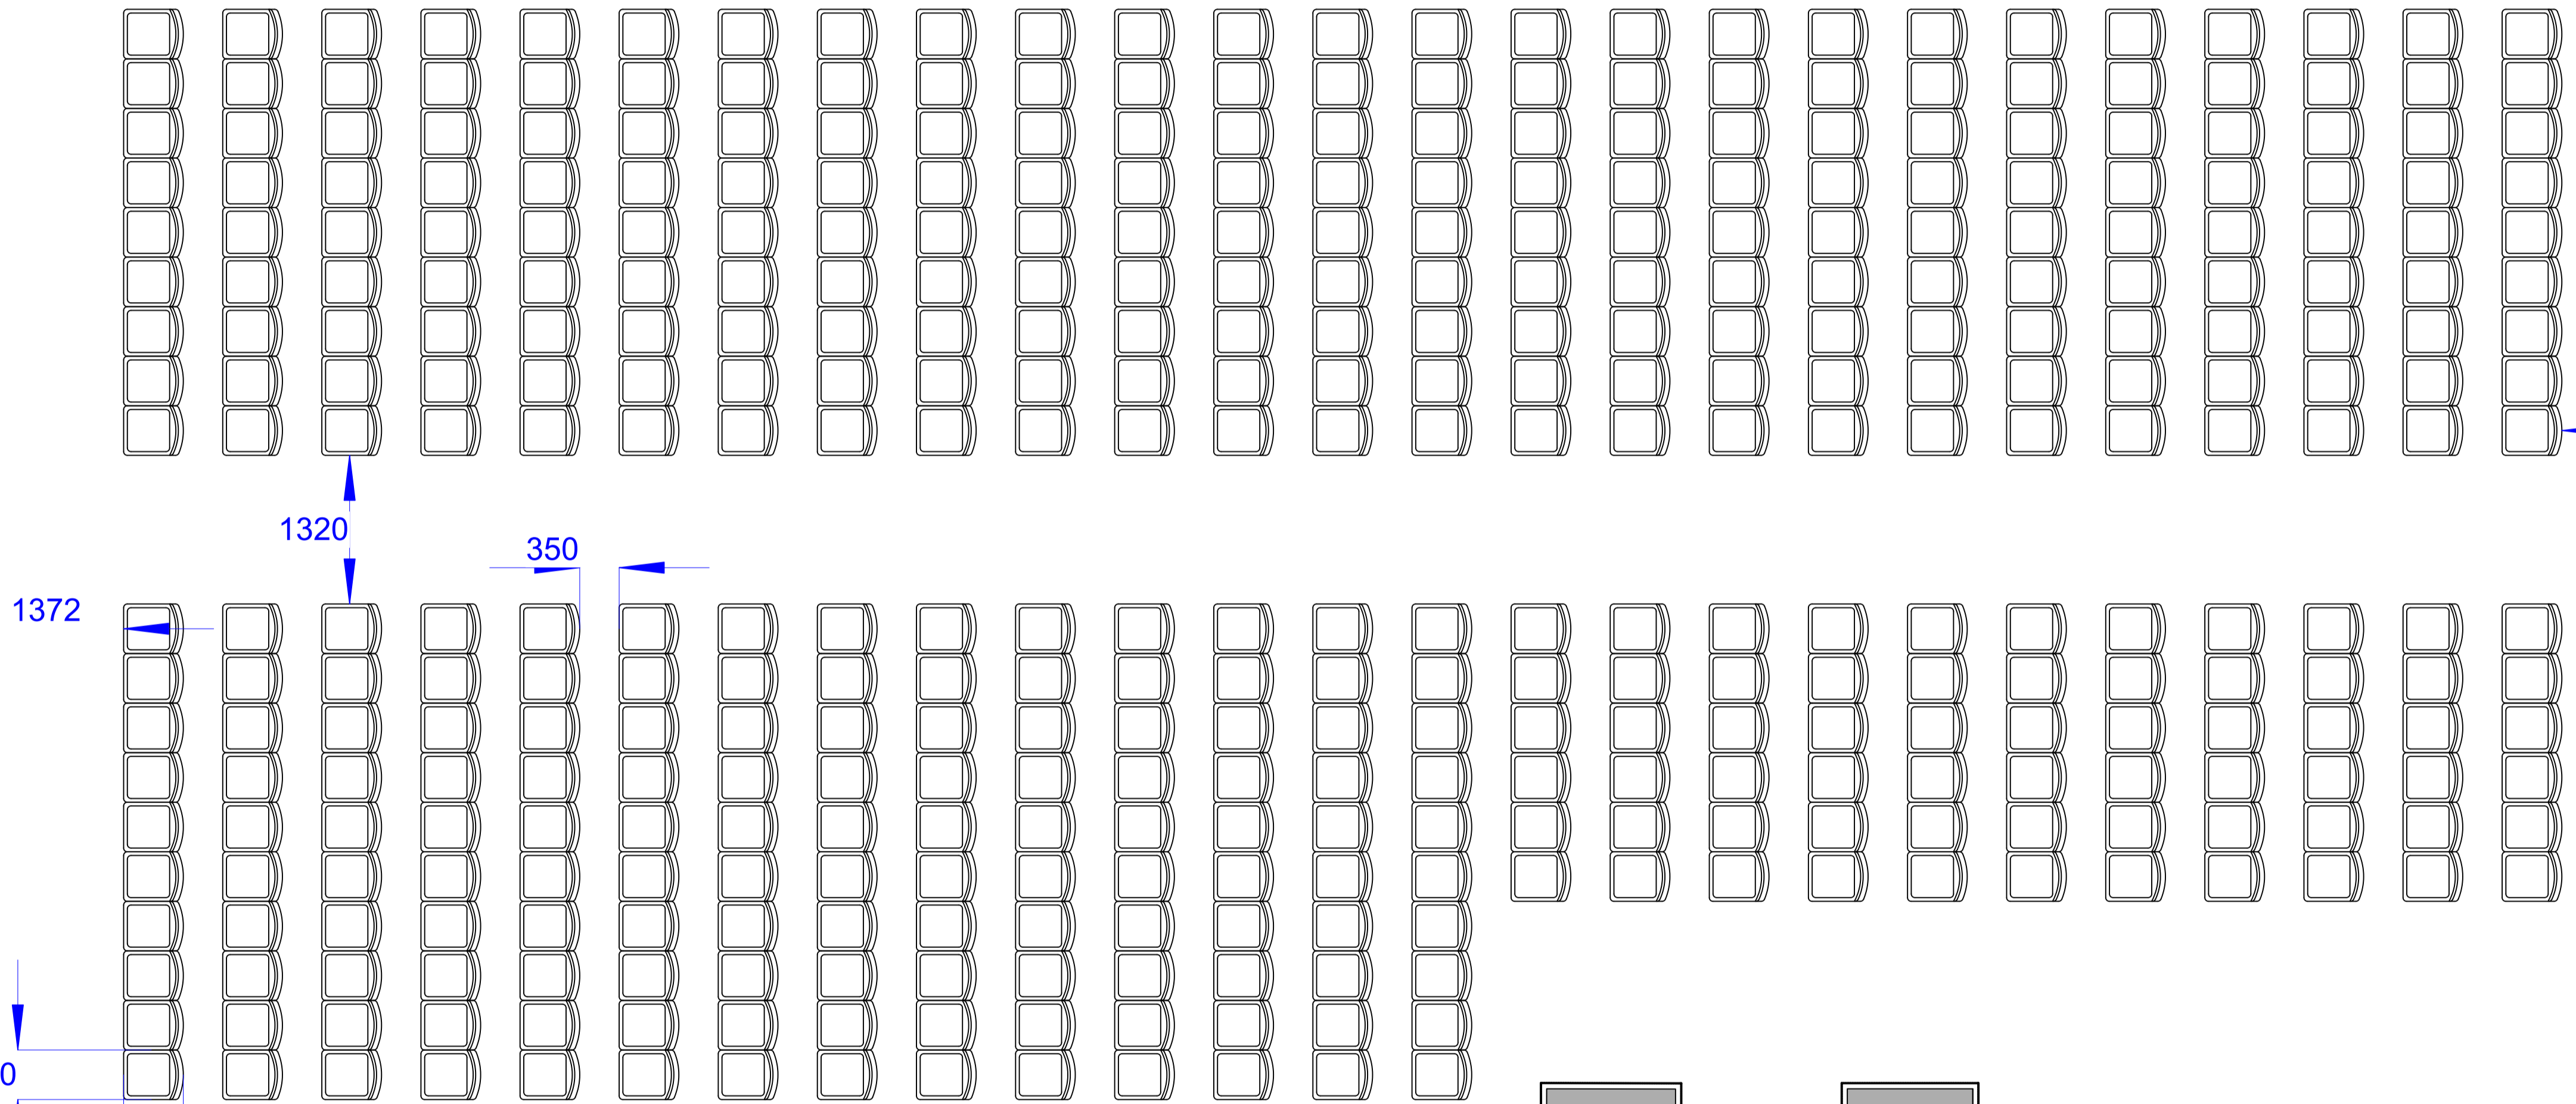

431 Chairs

Fire Exit

Fire Exit

Fire Exit

Fire Exit

PROJECT
Compressor House

**BIG
FRIDGE***

ADDRESS
Compressor House
London
E16 2QU

DRAWING
Theatre Style 2

DATE OF DRAWING
05/03/2026
DRAWN BY
Luke Saunders