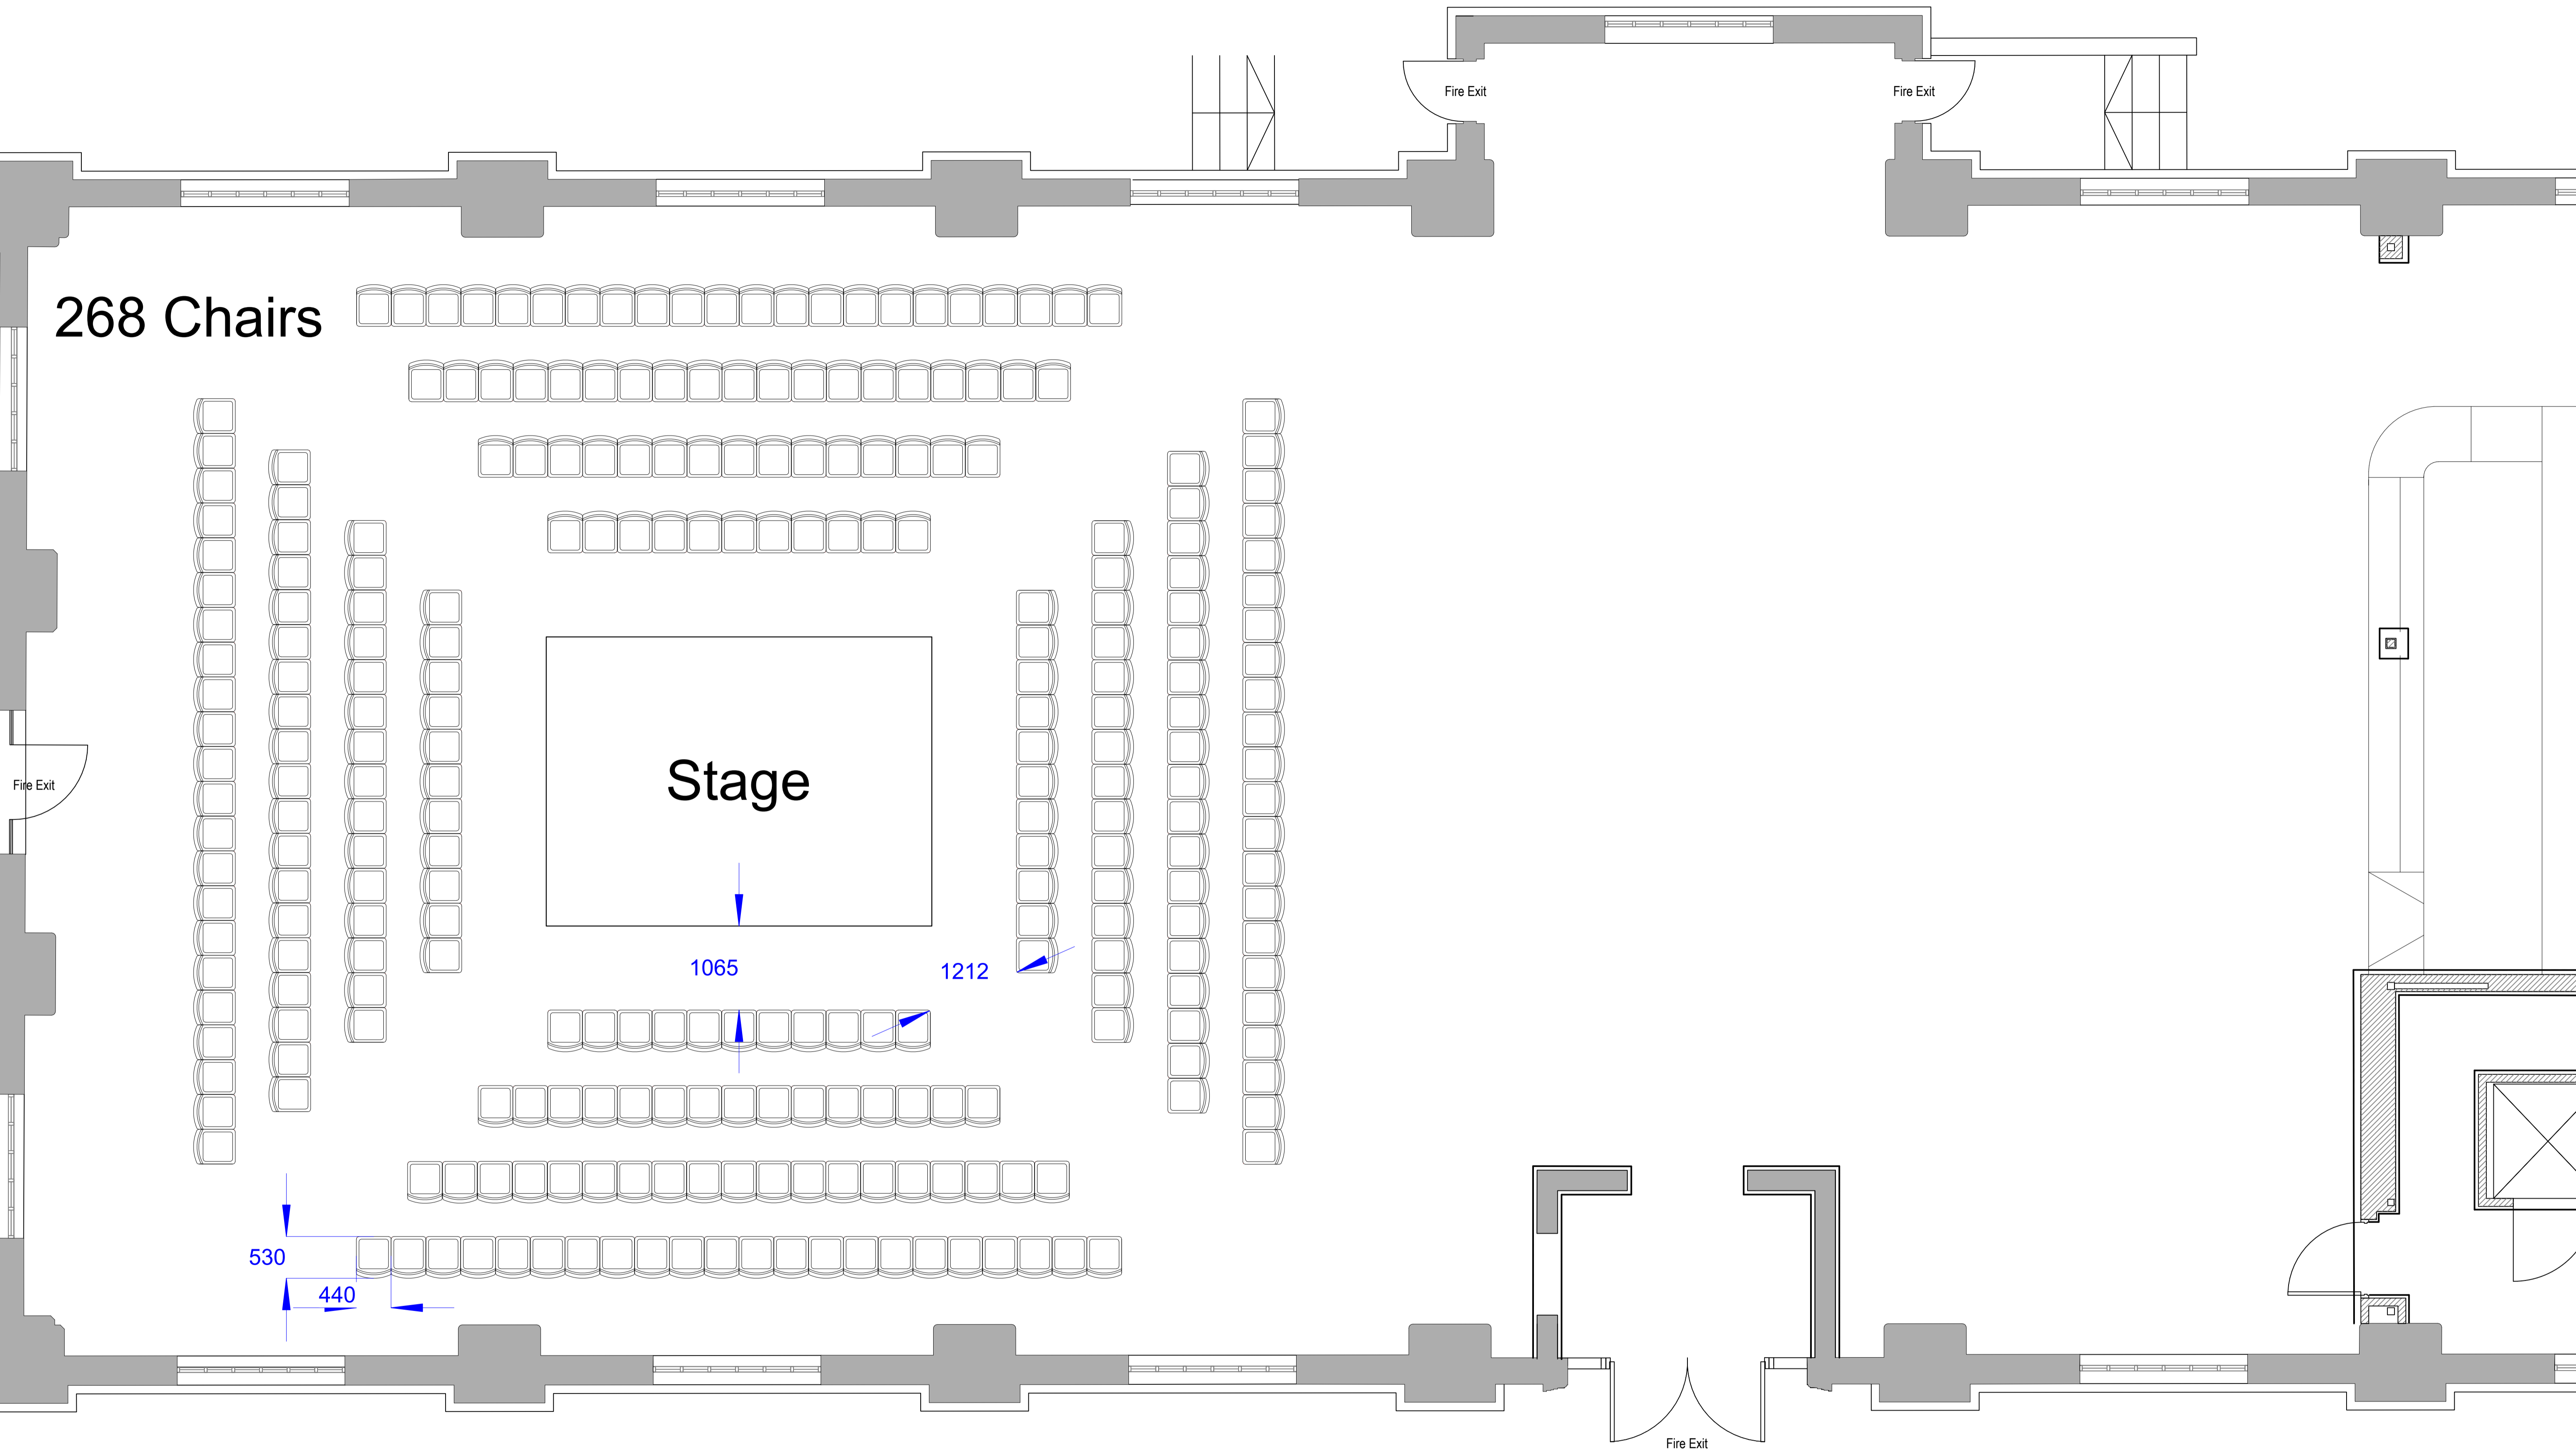

<p>PROJECT Compressor House</p>	<p>DRAWING</p>
<p>BIG FRIDGE*</p>	<p>ADDRESS Compressor House London E16 2QU</p> <p>DATE OF DRAWING 18/02/2026 DRAWN BY</p>

268 Chairs

PROJECT
Compressor House

**BIG
FRIDGE***