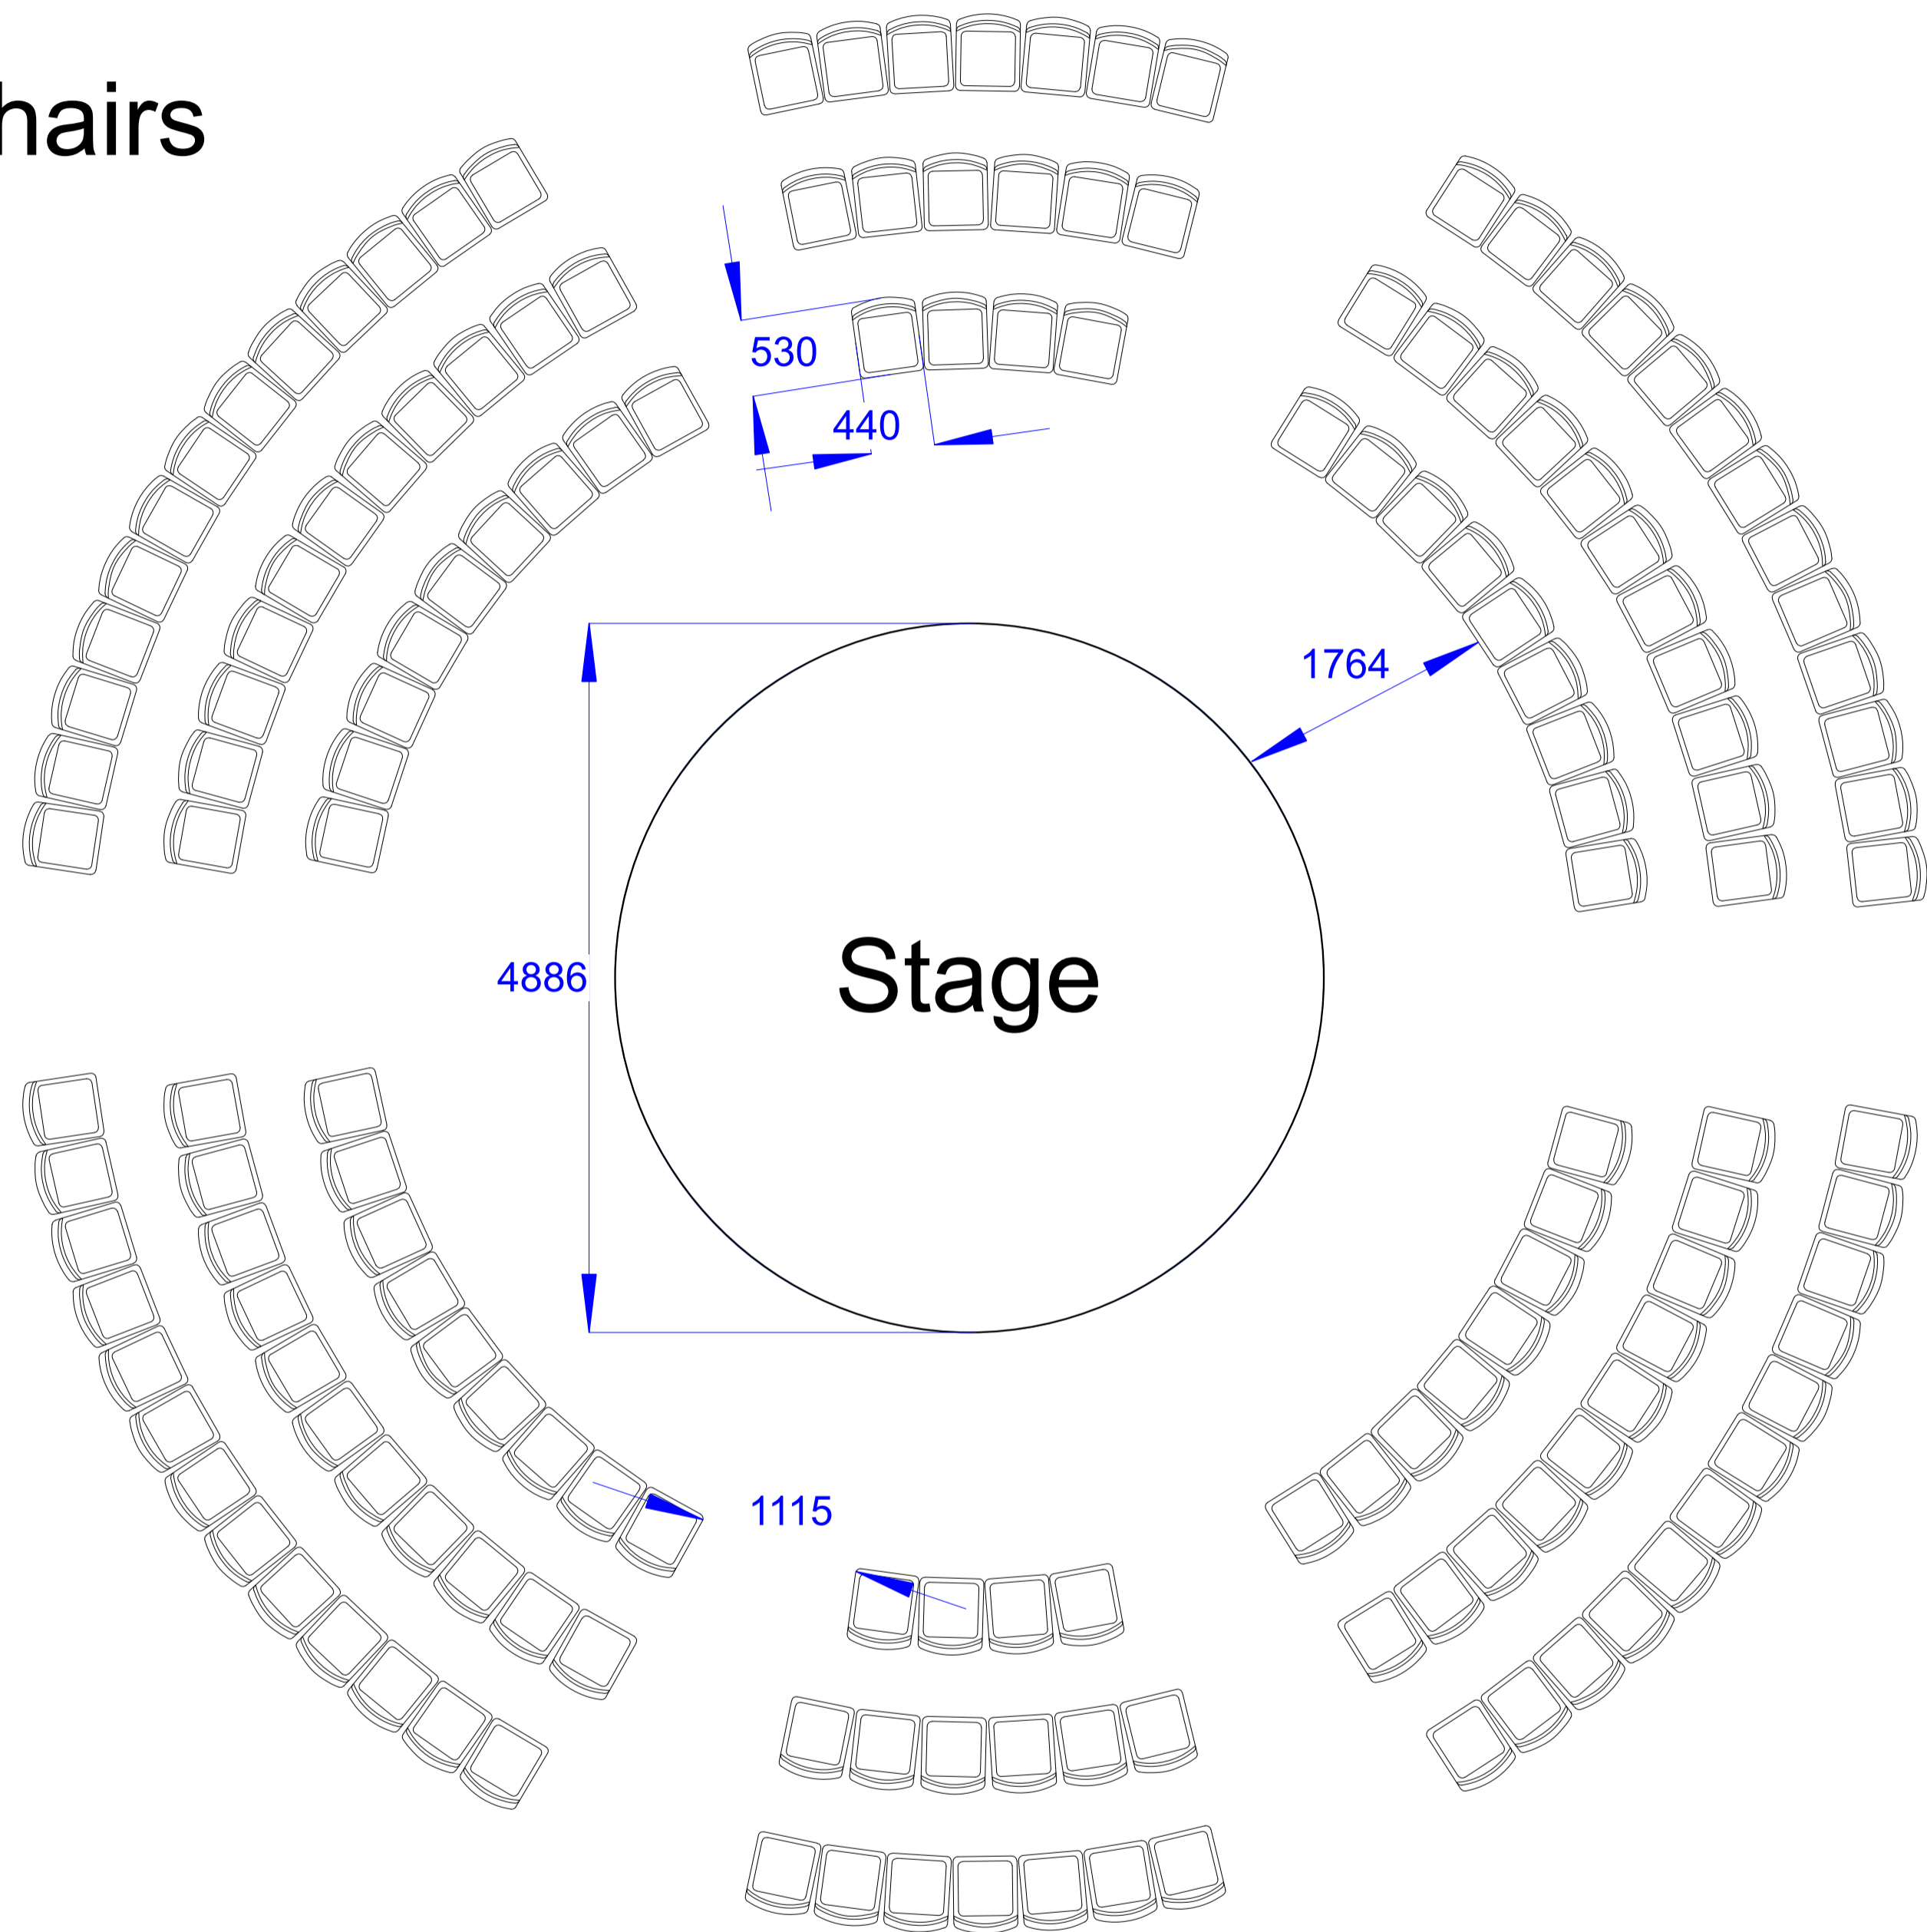

ADDRESS
**Compressor House
London
E16 2QU**

DRAWING
In The Round 1

DATE OF DRAWING
05/03/2026
DRAWN BY
Luke Saunders

163 Chairs

PROJECT
Compressor House

**BIG
FRIDGE***

ADDRESS
Compressor House
London
E16 2QU

DRAWING
In The Round 2

DATE OF DRAWING
05/03/2026
DRAWN BY
Luke Saunders

163 Chairs

Fire Exit

Fire Exit

Fire Exit

Fire Exit

PROJECT
Compressor House

**BIG
FRIDGE***

ADDRESS
Compressor House
London
E16 2QU

DRAWING
In The Round 3

DATE OF DRAWING
05/03/2026
DRAWN BY
Luke Saunders

274 Chairs
42 Tables

Fire Exit

Fire Exit

Fire Exit